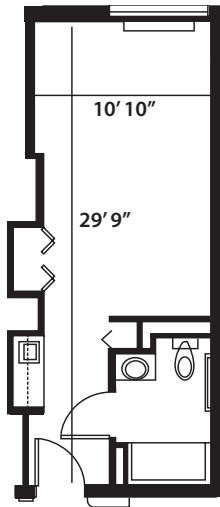

ASSISTED LIVING | SUITES

STUDIO
322 SQ FT

STUDIO DELUXE I
401 SQ FT

STUDIO DELUXE II
408 SQ FT

STUDIO DELUXE III
439 SQ FT

All square footage is approximate & subject to availability.

B

BRANDYWINE