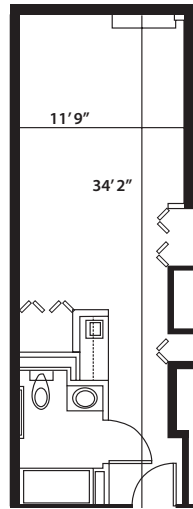

ASSISTED LIVING | SUITES

STUDIO
322 SQ FT

STUDIO DELUXE I
401 SQ FT

STUDIO DELUXE II
408 SQ FT

STUDIO DELUXE III
439 SQ FT

All square footage is approximate & subject to availability.

B

BRANDYWINE