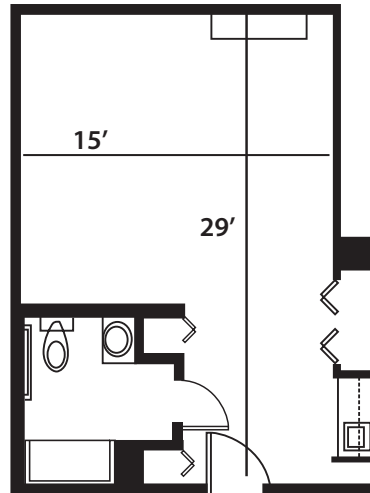

ASSISTED LIVING | SUITES

STUDIO
322 SQ FT

STUDIO DELUXE I
401 SQ FT

STUDIO DELUXE II
408 SQ FT

STUDIO DELUXE III
439 SQ FT

All square footage is approximate & subject to availability.

B

BRANDYWINE