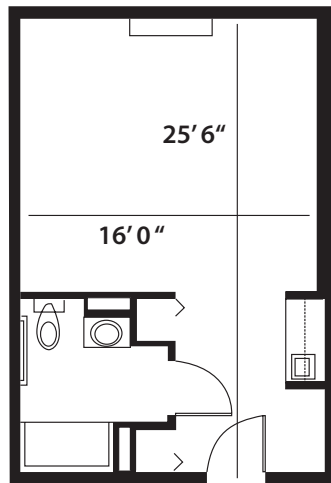

ASSISTED LIVING | SUITES

STUDIO
322 SQ FT

STUDIO DELUXE I
401 SQ FT

STUDIO DELUXE II
408 SQ FT

STUDIO DELUXE III
439 SQ FT

All square footage is approximate & subject to availability.

B

BRANDYWINE